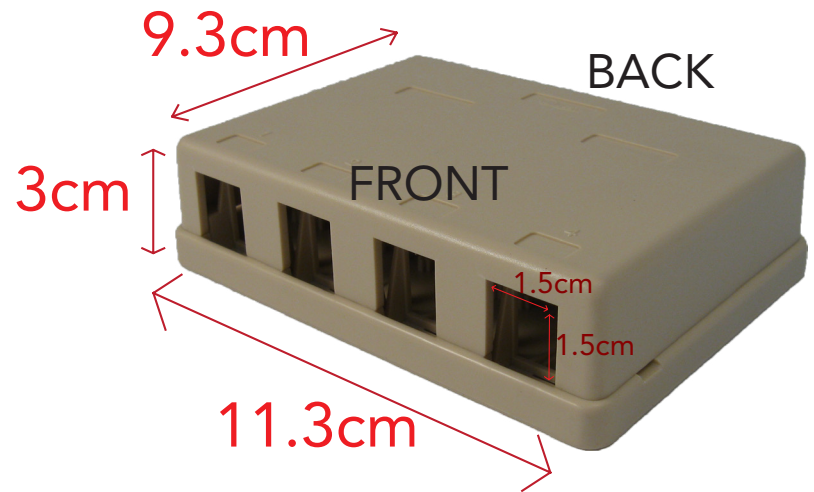

SURFACE MOUNT BOX

4 PORT, NO JACK

SKU: 039 Series

DESCRIPTION

4 Port Universal Surface Mount Biscuit Block without Jack, available in Ivory or White.

FEATURES

- Works with various Keystone Inserts
- Double sided tape, screws and ties included
- Two piece construction
- Also available in 1, 2, 4, 6-port, in (Almond) Ivory or White